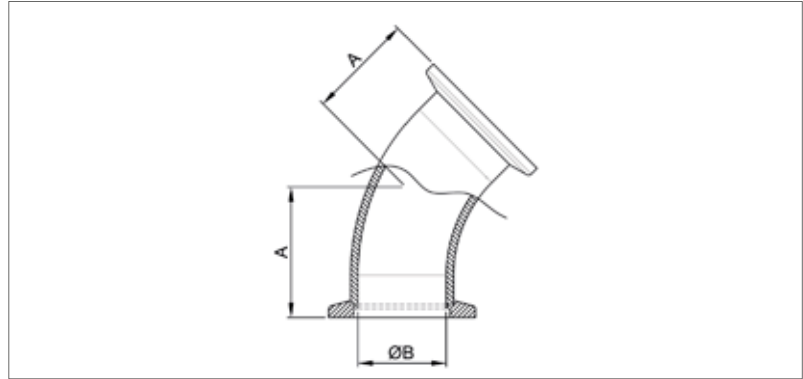

ISO-KF 45 Radius Elbow

- Stainless Steel 304/1.4301
Pressure range: $1 \cdot 10^{-8}$ mbar to 500 mbar over pressure (elastomer seal)
 $1 \cdot 10^{-9}$ mbar to 500 mbar over pressure (metal seal)
- Stainless Steel 316L/1.4404
Pressure range: $1 \cdot 10^{-8}$ mbar to 500 mbar over pressure (elastomer seal)
 $1 \cdot 10^{-9}$ mbar to 500 mbar over pressure (metal seal)

Dimensions

Stainless Steel 304/1.4301

- Temperature range: -196 to 300 °C

Size (DN)	A (mm)	B (mm)	Order No
10	30	10	VC1FT11SS010-45
16	25	16	VC1FT11SS016-45
25	32	26	VC1FT11SS025-45
40	40	38	VC1FT11SS040-45
50	50	50	VC1FT11SS050-45

Stainless Steel 316L/1.4404

- Temperature range: -196 to 350 °C

Size (DN)	A (mm)	B (mm)	Order No
10	30	10	VC1FT12SS010-45
16	25	16	VC1FT12SS016-45
25	32	26	VC1FT12SS025-45
40	40	38	VC1FT12SS040-45
50	50	50	VC1FT12SS050-45